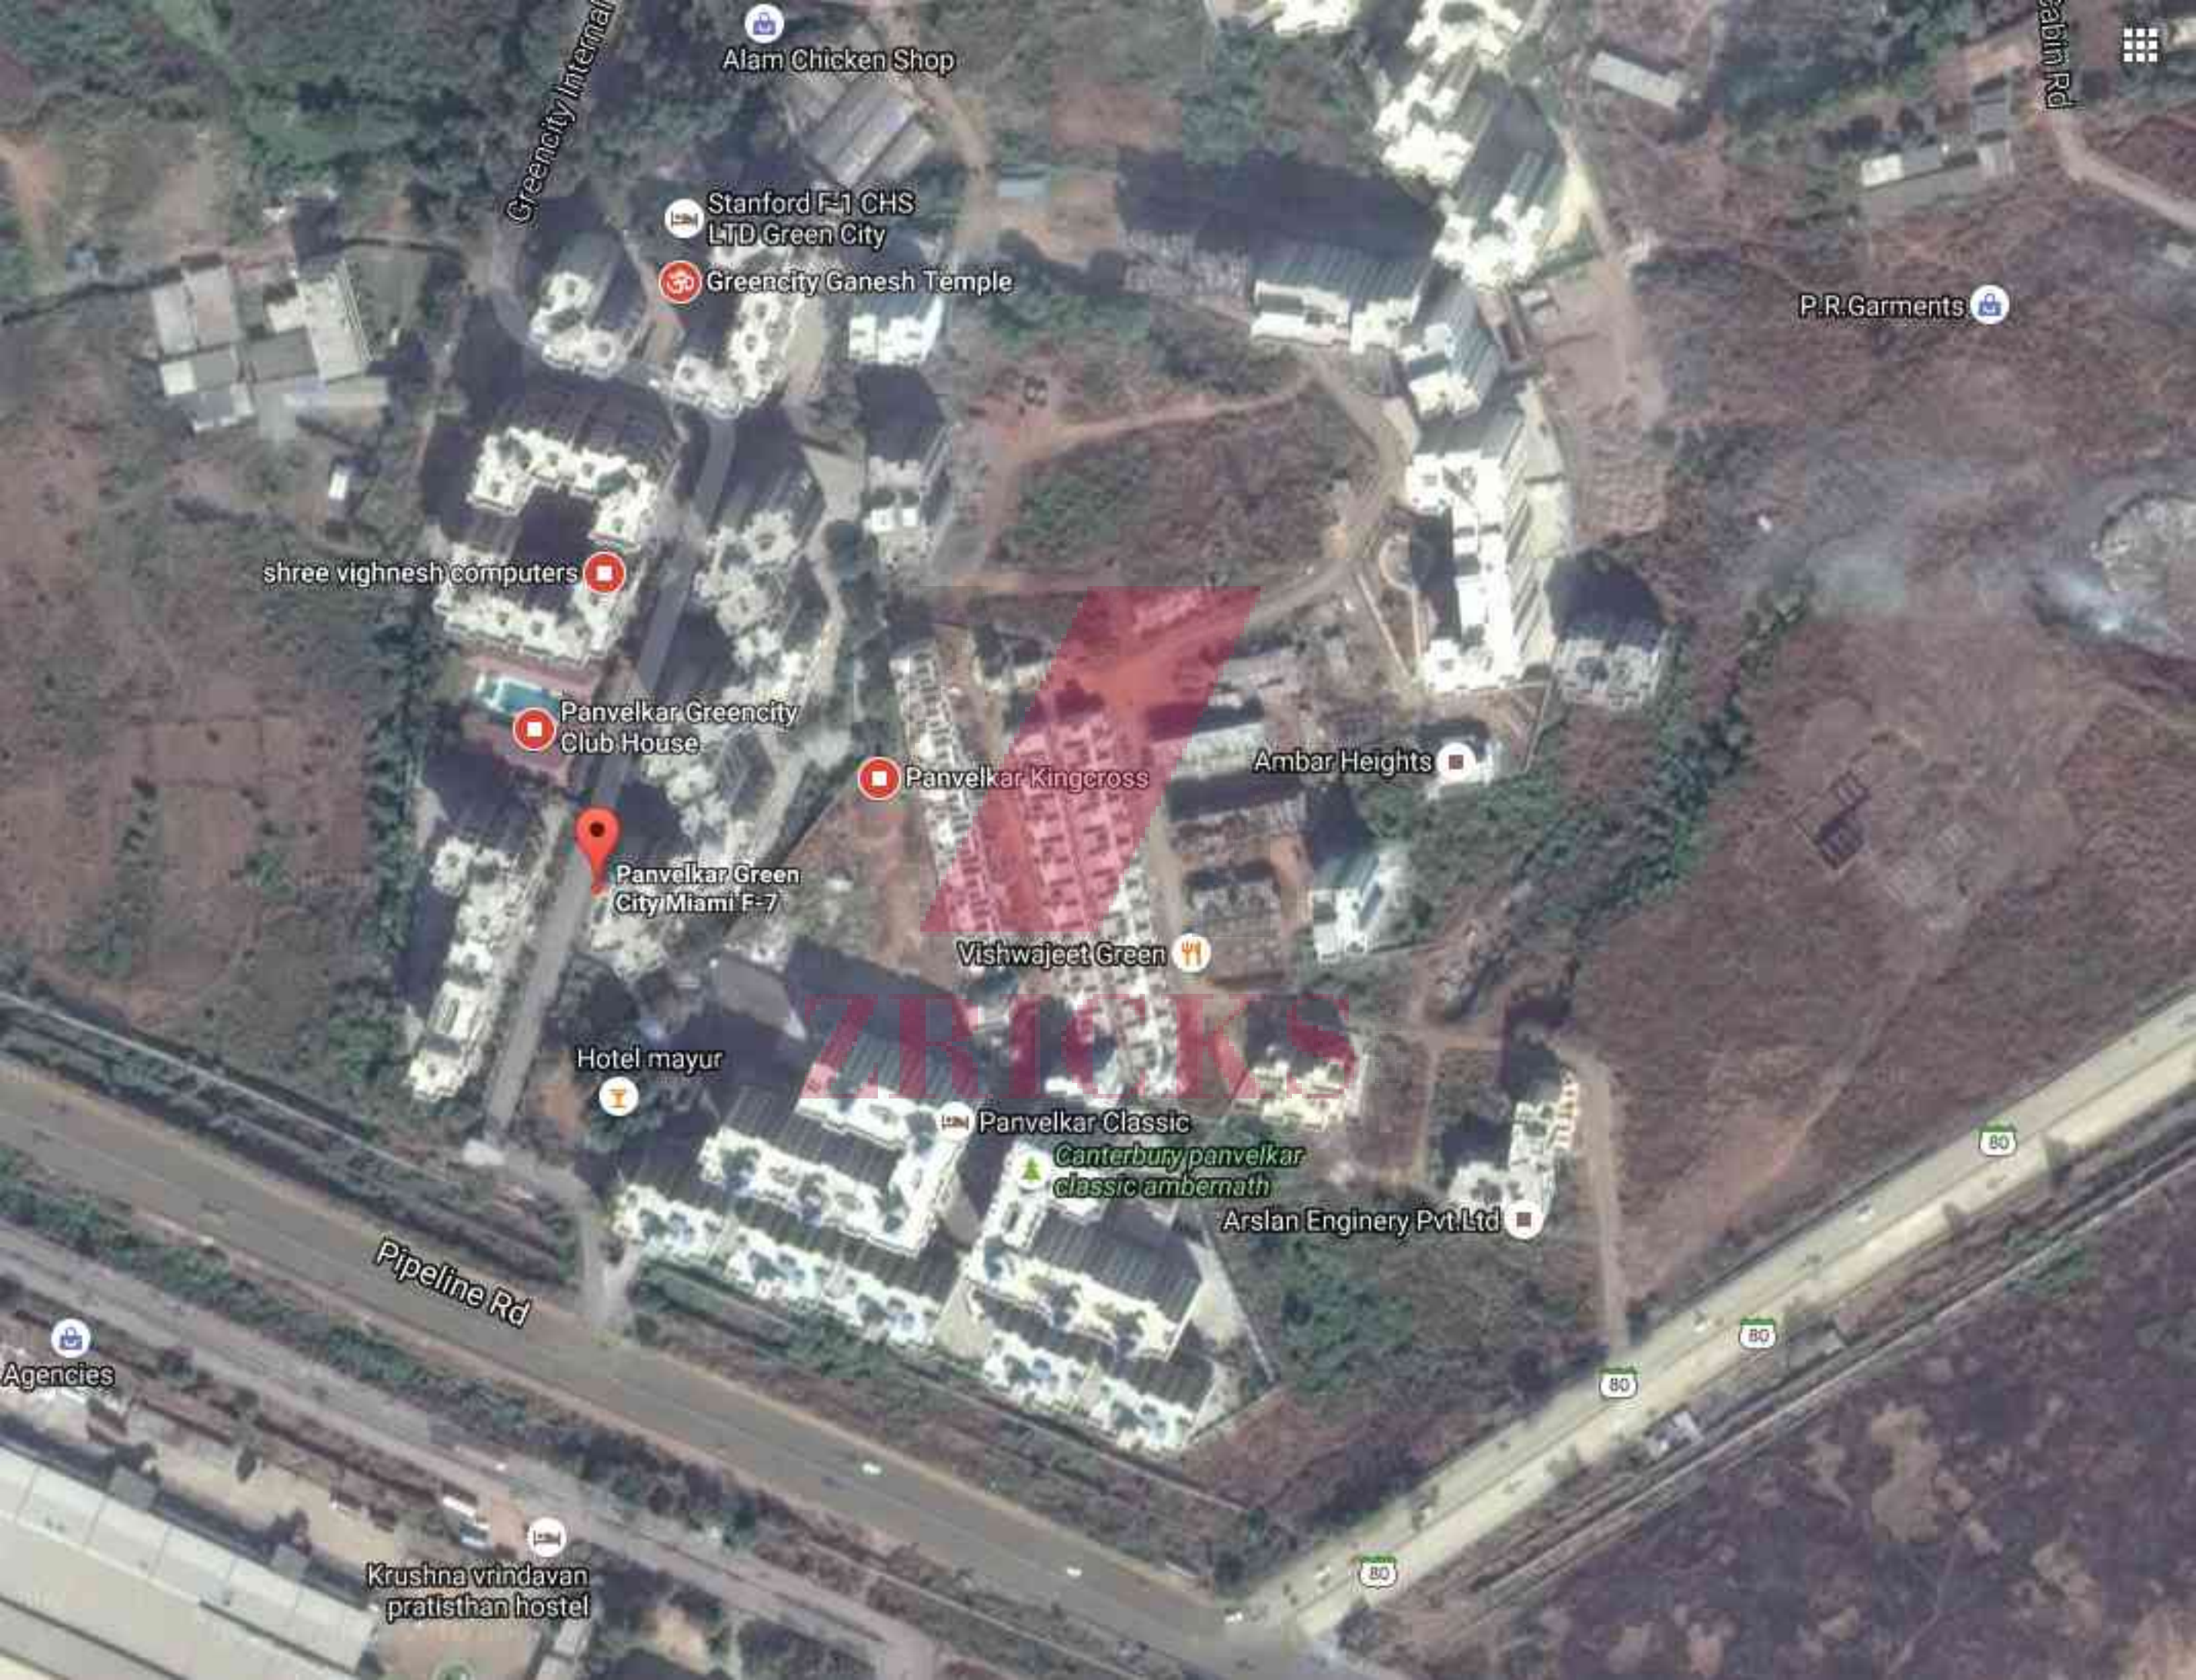

PANDIKAR
GREEN CITY

AMBERNATH

The urban address in central suburbs

ZTRICKS

ЗБИЦКА

Typical 1bhk Flat designs*

Typical 2bhk Flat designs®

Typical 3bhk Flat designs*

PANVELKAR GREEN CITY

AMBERNATH

The urban address in central suburbs

Alam Chicken Shop

Stanford F-1 CHS
LTD Green City

Greencity Ganesh Temple

shree vighnesh computers

Panvelkar Greencity
Club House