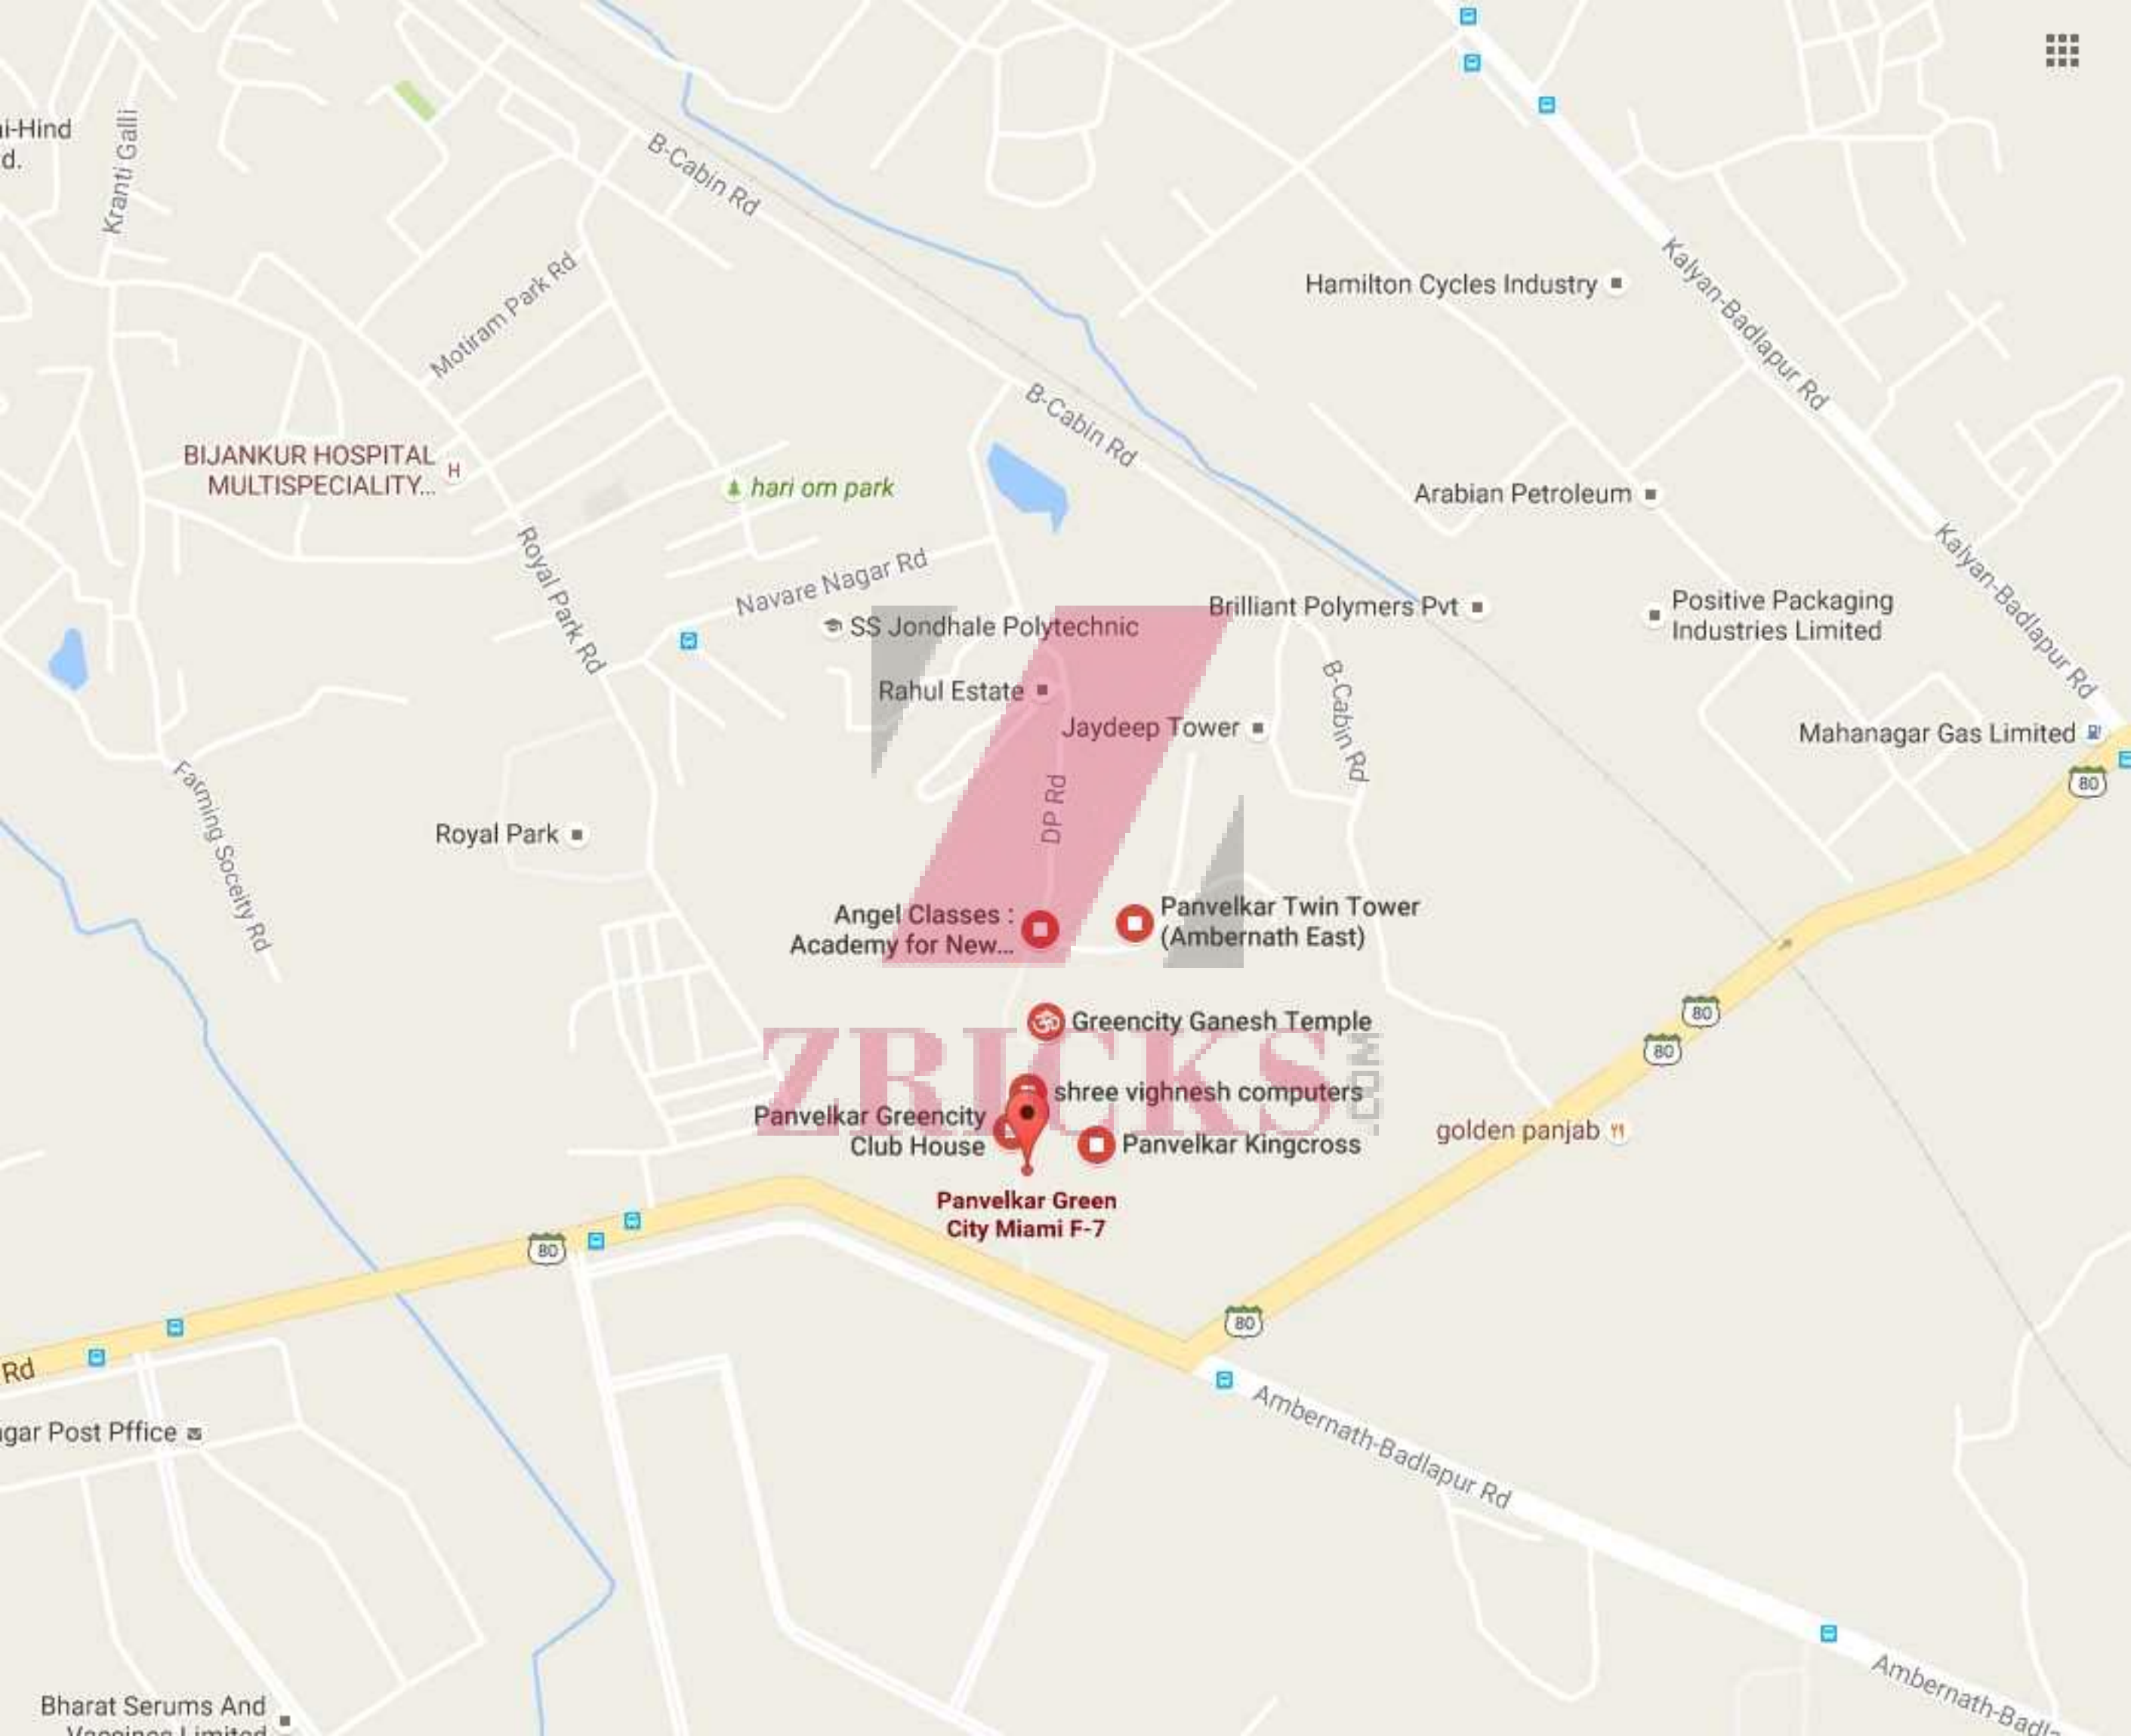

BIJANKUR HOSPITAL
MULTISPECIALITY...

hari om park

SS Jondhale Polytechnic

Rahul Estate

Jaydeep Tower

Angel Classes :
Academy for New...

Panvelkar Twin Tower
(Ambernath East)

Greencity Ganesh Temple
shree vighnesh computers
Panvelkar Greencity
Club House

Panvelkar Green
City Miami F-7

Panvelkar Kingcross

Hamilton Cycles Industry

Arabian Petroleum

Positive Packaging
Industries Limited

Mahanagar Gas Limited

golden panjab

Bharat Serums And
Vaccines Limited